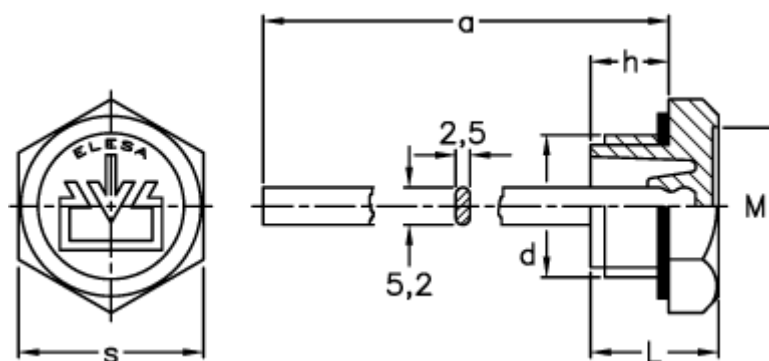

Data Sheet

Article number: 2311059523

Description: E+G Oil fill plug, w/breather hole
TCD.40x1,5+a, black

Measures

a	= 195
d	= M40x1,5
h	= 14
L	= 24
M	= 38.0
s	= 46
Tightening torque N m = 15 til 18	